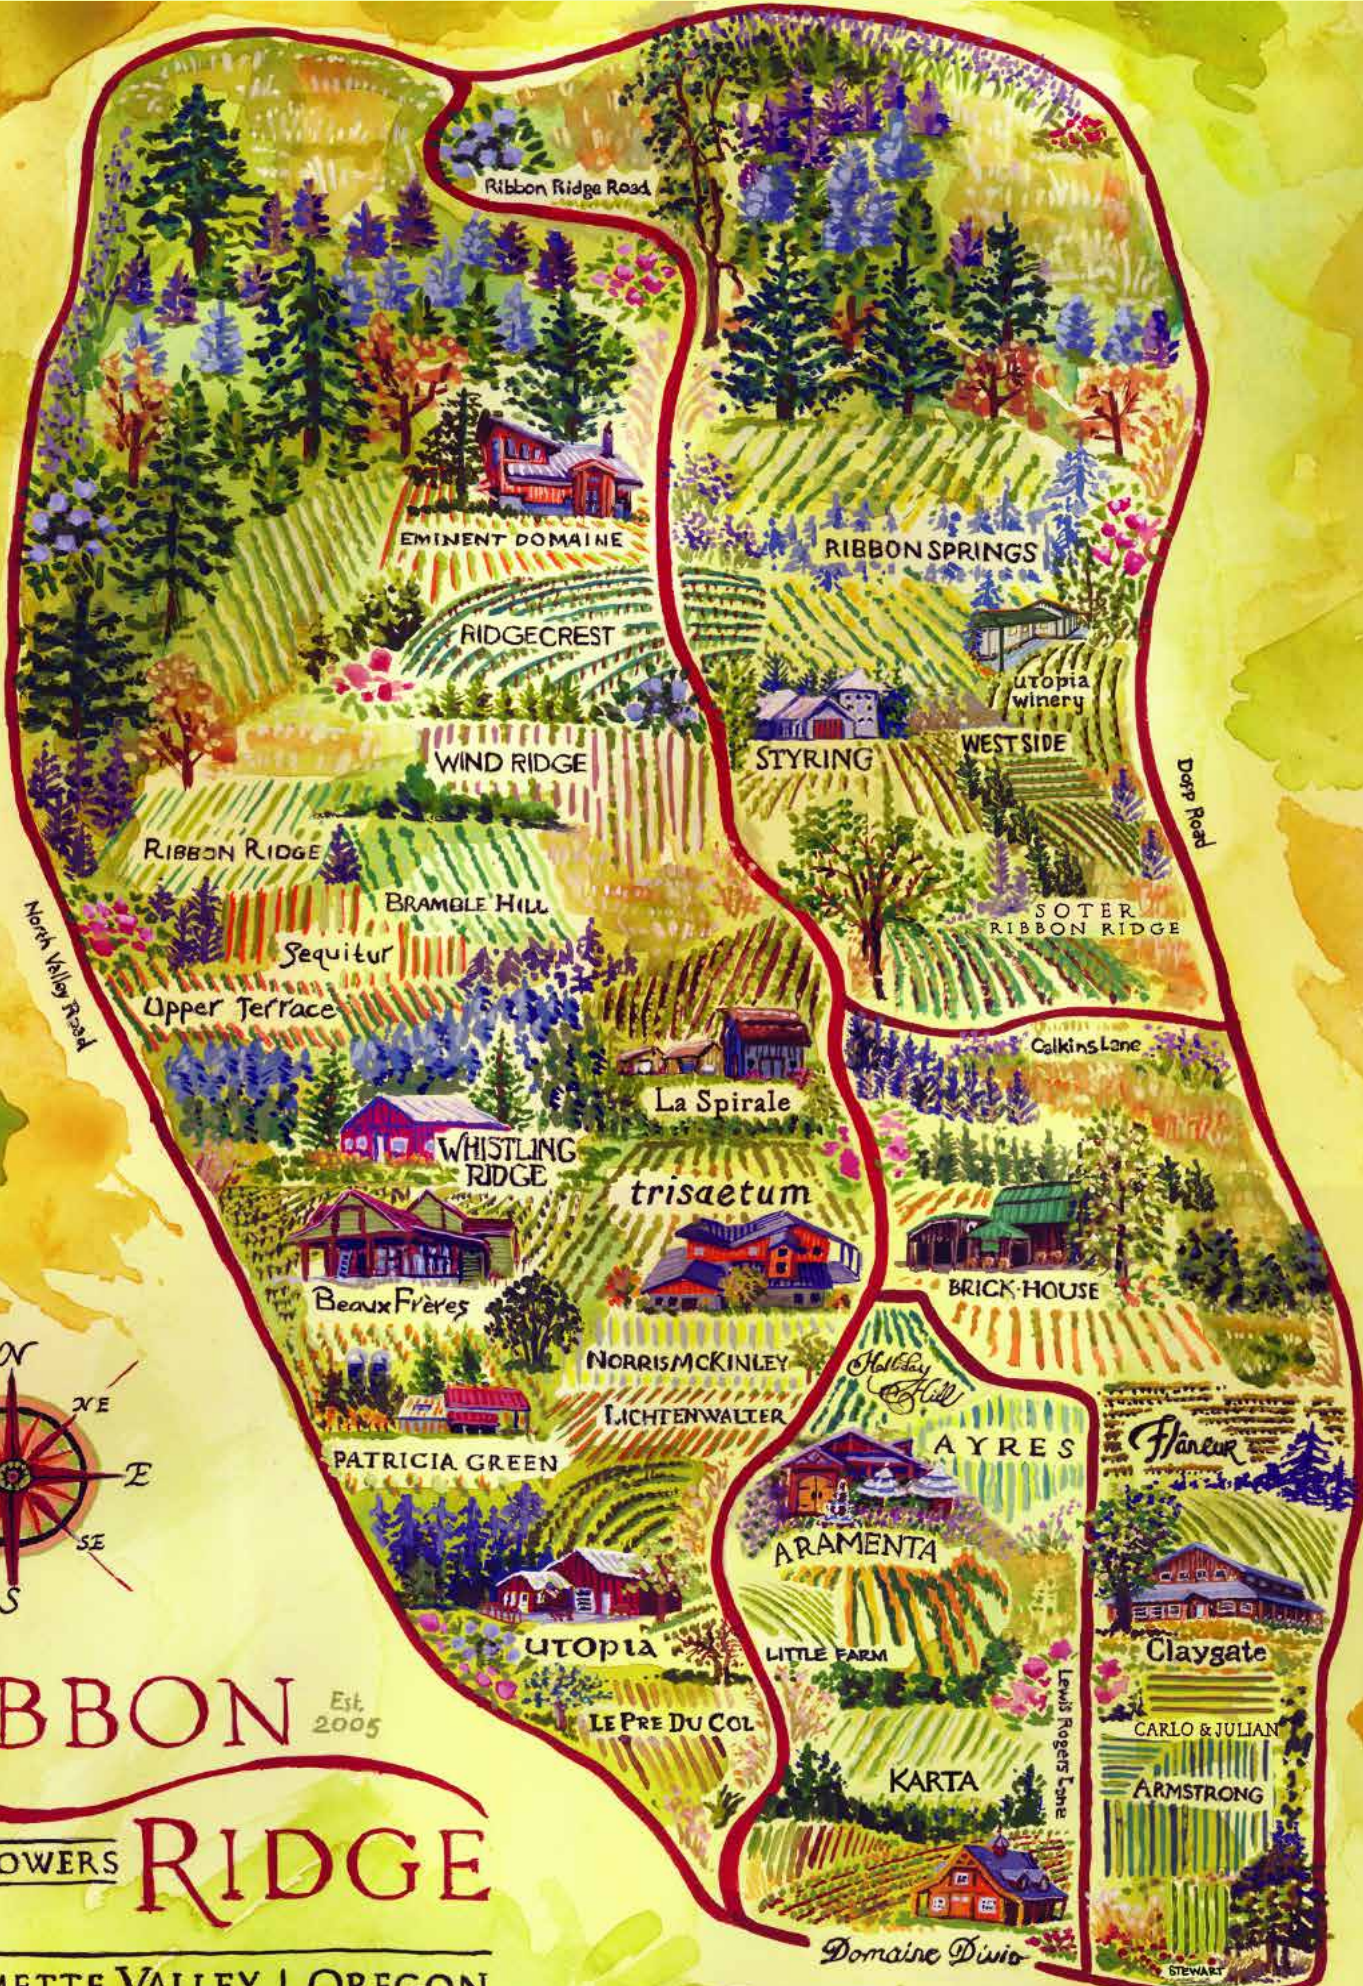

RIBBON Est. 2005
WINEGROWERS RIDGE
WILLAMETTE VALLEY | OREGON